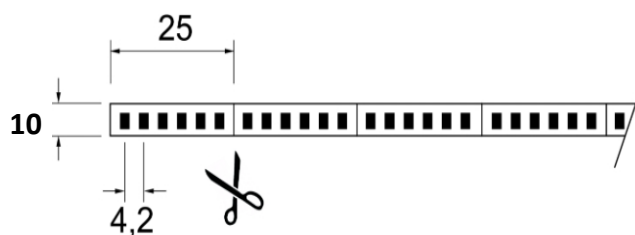

E.T.T.
LED

Strip LED N
LED Strip N

www.ett-led.com

LED STRIP with High CRI Efficiency Light CRI >94 High R 9

Strip LED 3014
3014 LED Strip

Lunghezza standard : 5000 mm
Standard length : 200 inches

Art. STR 3014 240 I

Fratturabile ogni : 25mm
Cut Strip every : 25mm

Alimentazione 24 Vdc
Power Supply

Classe
Class

RoHS

Optional

Codice Code	Articolo Article	Classe IP Class Protection	Temperatura di colore LED Color LED Temperature	Power Vdc W/m	Q.ty LED/m	Efficiency Lumen/m
STR 3014 240I-10		IP20	Cold White 5000K	24 20	240	2600
STR 3014 240I-11		IP20	Natural White 4000K	24 20	240	2550
STR 3014 240I-12		IP20	Warm White 3000K	24 20	240	2460
STR 3014 240I-12e		IP20	Extra Warm 2700K	24 20	240	2340
STR 3014 240I-12b		IP20	Extra Warm 2400K	24 20	240	2140
STR 3014 240I-12d		IP20	Extra Warm 2200K	24 20	240	2050

LED STRIP with High CRI Efficiency Light CRI >94 High R 9

Strip LED 3528
3528 LED Strip

Lunghezza standard : 5000 mm
Standard length : 200 inches

Art. STR 2835 240 L

Fratturabile ogni : 25mm
Cut Strip every : 25mm

LED STRIP with High CRI Efficiency Light **CRI >94** **High R 9**

Strip LED 2835 Lunghezza standard : 5000 mm
2835 LED Strip Standard length : 200 inches

Art. STR 2835 14 120 L Fratturabile ogni : 50mm
Cut Strip every : 50mm