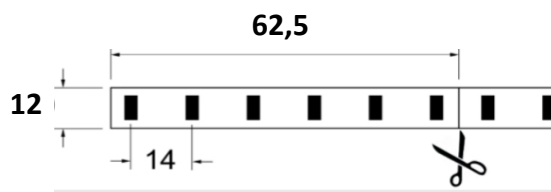

Alimentazione **24 Vdc** Classe
Power Supply Class

F III CE RoHS

Codice Articolo Code	Classe IP Class Protection	Temperatura di colore LED Color LED Temperature	Power Vdc W/m	Q.ty LED/m	Efficiency Lumen/m
STR 5050 96 RGBW	IP20 - IP 67	■ ■ ■ RGB ■ White	24 23	96