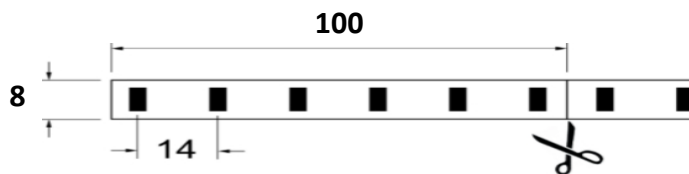

LED STRIP with High CRI Efficiency Light

CRI >94 High R 9

Strip LED 2835
2835 LED Strip

Lunghezza standard : 5000 mm
Standard length : 200 inches
Fratturabile ogni : 100mm
Cut Strip every : 100mm

Art. STR 2835 4,8 60L