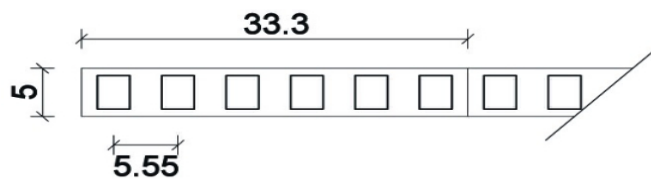

LED STRIP with High CRI Efficiency Light CRI >90 High R 9

Strip LED 3014
3014 LED Strip

Lunghezza standard : 5000 mm
Standard length : 200 inches
Fratturabile ogni : 33,3mm
Cut Strip every : 33,3mm

Art. STR 3528 180 L