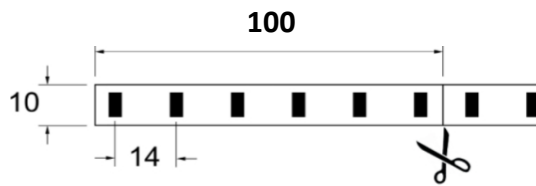

LED STRIP with High CRI Efficiency Light

CRI >90 High R 9

Strip LED 5050
5050 LED Strip

Lunghezza standard : 5000 mm
Standard length : 200 inches
Fratturabile ogni : 100mm
Cut Strip every : 100mm

Art. STR 5050 60