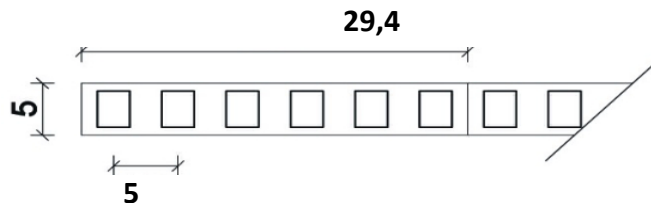

LED STRIP with High CRI Efficiency Light **CRI >94** **High R 9**

Strip LED 3528 Lunghezza standard : 5000 mm
3528 LED Strip Standard length : 200 inches

Art. STR 3528 10 120 L Fratturabile ogni : 50mm
Cut Strip every : 50mm

Alimentazione **12 Vdc** Classe **F III** **CE** **RoHS** Optional 

Power Supply Class

Codice Articolo Code	Classe IP Class Protection	Temperatura di colore LED Color LED Temperature	Power Vdc W/m	Q.ty LED/m	Efficiency Lumen/m
STR283510 120L-10	IP20	■ Cold White 5000K	24 10	120	1080
STR283510 120L-11	IP20	■ Natural White 4000K	24 10	120	1010
STR283510 120L-12	IP20	■ Warm White 3000K	24 10	120	980
STR283510 120L-12e	IP20	■ Extra Warm 2700K	24 10	120	940

LED STRIP with High CRI Efficiency Light CRI >94 High R 9

Strip LED 2216
2216 LED Strip

Lunghezza standard : 5000 mm
Standard length : 200 inches
Fratturabile ogni : 29,4mm
Cut Strip every : 29,4mm

Art. STR 2216 204 L