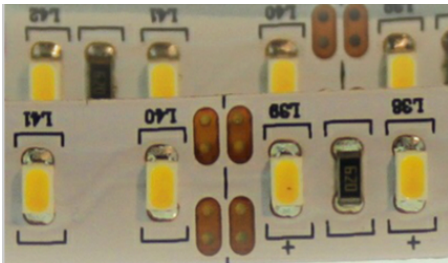

LED STRIP with High CRI Efficiency Light CRI >94 High R 9

Strip LED 2216
2216 LED Strip

Lunghezza standard : 5000 mm
Standard length : 200 inches
Fratturabile ogni : 29,4mm
Cut Strip every : 29,4mm

Art. STR 2216 204 L