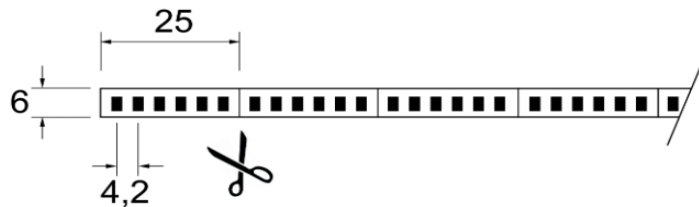

E.T.T.
LED

Strip LED N
LED Strip N

www.ett-led.com

LED STRIP with High CRI Efficiency Light CRI >94 High R 9

Strip LED 3014
3014 LED Strip

Lunghezza standard : 5000 mm
Standard length : 200 inches

Art. STR 3014 240 I

Fratturabile ogni : 25mm
Cut Strip every : 25mm

Alimentazione 24 Vdc
Power Supply

Classe
Class

RoHS

Optional

Codice Code	Articolo Article	Classe IP Class Protection	Temperatura di colore LED Color LED Temperature	Power Vdc W/m	Q.ty LED/m	Efficiency Lumen/m
STR 3014 240I-10		IP20	Cold White 5000K	24 20	240	2600
STR 3014 240I-11		IP20	Natural White 4000K	24 20	240	2550
STR 3014 240I-12		IP20	Warm White 3000K	24 20	240	2460
STR 3014 240I-12e		IP20	Extra Warm 2700K	24 20	240	2340
STR 3014 240I-12b		IP20	Extra Warm 2400K	24 20	240	2140
STR 3014 240I-12d		IP20	Extra Warm 2200K	24 20	240	2050

LED STRIP with High CRI Efficiency Light CRI >94 High R 9

Strip LED 3528
3528 LED Strip

Lunghezza standard : 5000 mm
Standard length : 200 inches

Art. STR 2835 240 L

Fratturabile ogni : 25mm
Cut Strip every : 25mm

LED STRIP with High CRI Efficiency Light **CRI >94** **High R 9**

Strip LED 2835 Lunghezza standard : 5000 mm
2835 LED Strip Standard length : 200 inches

Art. STR 2835 14 120 L Fratturabile ogni : 50mm
Cut Strip every : 50mm