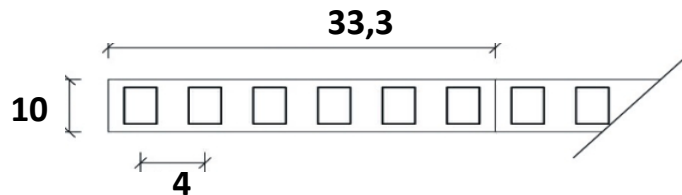

Lunghezza standard : 5000 mm
Standard length : 200 inches
Fratturabile ogni : 80mm
Cut Strip every : 80mm

Alimentazione **24 Vdc** Classe **F III CE RoHS** Optional
Power Supply Class

Codice Articolo Code	Classe IP Class Protection	Temperatura di colore LED Color LED Temperature	Power Vdc W/m	Q.ty LED/m	Efficiency Lumen/m
STR 240 22L-10	IP20	■ Cold White 5000K	24 22	240	2930
STR 240 22L-11	IP20	■ Natural White 4000K	24 22	240	2880
STR 240 22L-12	IP20	■ Warm White 3000K	24 22	240	2790
STR 240 22L-12e	IP20	■ Extra Warm 2700K	24 22	240	2630