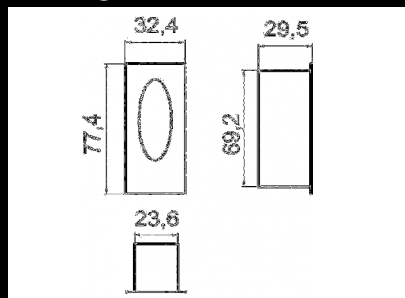

EASY LIGHT Power LED

5 Years Warranty

Arredamento Interno - indoor

Code/Art.	MTS 2	500mA	(2W - lm 160)	IP44
Code/Art.	MQS 2	500mA	(2W - lm 160)	IP44
Code/Art.	MRS 2	500mA	(2W - lm 160)	IP44

LED SEGNAPASSO incasso a parete
WALL RECESSED FITTINGS LED

MRS 2