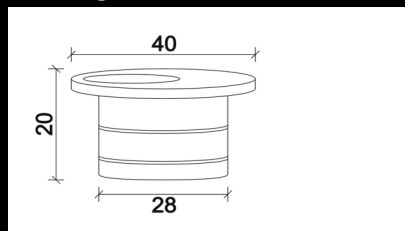

EASY LIGHT Power LED

5 Years Warranty

Arredamento Interno - indoor

Code/Art.	MTS 2	500mA	(2W - lm 160)	IP44
Code/Art.	MQS 2	500mA	(2W - lm 160)	IP44
Code/Art.	MRS 2	500mA	(2W - lm 160)	IP44

LED SEGNAPASSO incasso a parete
WALL RECESSED FITTINGS LED

MTS 2