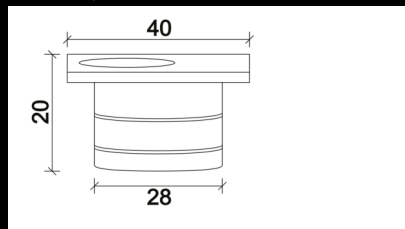

EASY LIGHT Power LED

5 Years Warranty

Arredamento Interno - indoor

Code/Art.	MTS 2	500mA	(2W - lm 160)	IP44
Code/Art.	MQS 2	500mA	(2W - lm 160)	IP44
Code/Art.	MRS 2	500mA	(2W - lm 160)	IP44

LED SEGNAPASSO incasso a parete
WALL RECESSED FITTINGS LED

MQS 2