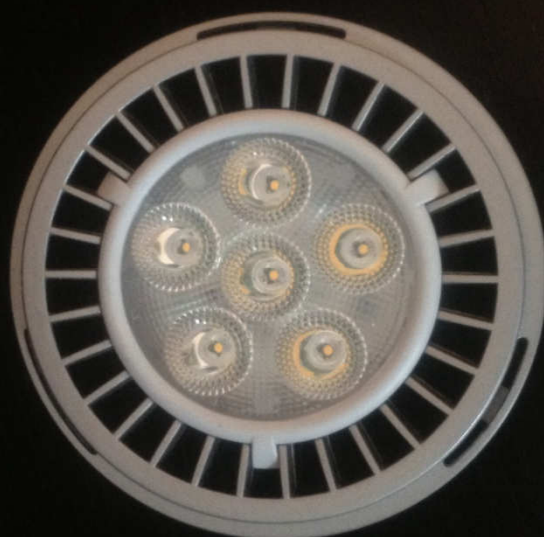

EASY LIGHT Power LED

5 Years Warranty

Arredamento Interno - indoor

Code AR111 6 LED

www-ett-led.com

EASY LIGHT Power LED

5 Years Warranty

Arredamento Interno - indoor

Code **AR111 6LED** (IP20 - 12Vdc/ac - 15 Watt - Im 800)

Faro AR111 LED

Beam

Beam

65mm

45mm

111mm

www-ett-led.com

EASY LIGHT Power LED

Code AR111 6 LED		Power / Watt : 15		Driver 12V Dc/Ac	
LED Module 1 x 6 LED					
Protection class IP20	Class	II	F	CE	RoHS
Diffusore in policarbonato trasparente					
Lente DxH Beam : 40° <i>Optional : 25°</i>					
Struttura in alluminio verniciato ossidato					
Colori disponibili : grigio Alluminio					
Dimensioni AR111 : 111 mm x H 45mm					
Norma CEI 70-1 - EN 60529					
Collegamento elettrico tra più articoli					
Driver / Alimentatore 230V 12Vdc ESCLUSO					
Code	Kelvin grades / Color Temperature LED			Lumen lm	
AR111 6 LED - 10	■ Cold White K5000			830	
AR111 6 LED - 11	■ Natural White K4000			800	
AR111 6 LED - 12	■ Warm White K3000			780	
AR111 6 LED - 12S	■ Extra Warm K2700			780	