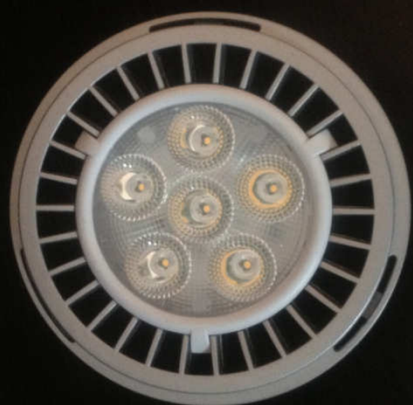

EASY LIGHT Power LED

5 Years Warranty

Arredamento Interno - indoor

Code AR111 6 LED

www-ett-led.com

EASY LIGHT Power LED

5 Years Warranty

Arredamento Interno - indoor

Code **AR111 6LED** (IP20 - 12Vdc/ac - 15 Watt - Im 800)

Faro AR111 LED

Beam

Beam

65mm

45mm

111mm

www-ett-led.com

EASY LIGHT Power LED

Code AR111 6 LED		Power / Watt : 15		Driver 12V Dc/Ac	
LED Module 1 x 6 LED					
Protection class IP20	Class	II	F	CE	RoHS
Diffusore in policarbonato trasparente					
Lente DxH Beam : 40° <i>Optional : 25°</i>					
Struttura in alluminio verniciato ossidato					
Colori disponibili : grigio Alluminio					
Dimensioni AR111 : 111 mm x H 45mm					
Norma CEI 70-1 - EN 60529					
Collegamento elettrico tra più articoli					
Driver / Alimentatore 230V 12Vdc ESCLUSO					
Code	Kelvin grades / Color Temperature LED			Lumen lm	
AR111 6 LED - 10	■ Cold White K5000			830	
AR111 6 LED - 11	■ Natural White K4000			800	
AR111 6 LED - 12	■ Warm White K3000			780	
AR111 6 LED - 12S	■ Extra Warm K2700			780	