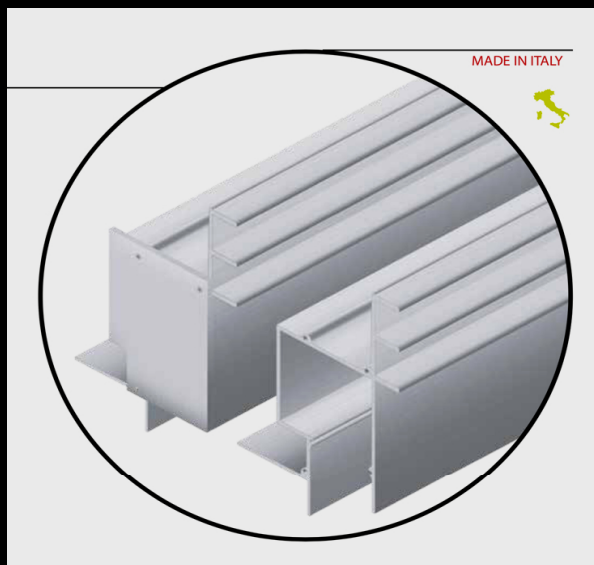

EASY LIGHT Power LED

Cassaforma Veletta Donw in Alluminio per art. PRO LC Aluminium formwork /case for Donw Lighting to art. PRO LC

Code Cestel 11143

Cassaforma Veletta Up/Donw in Alluminio
per art. PRO LC Barre LED
Lunghezza disponibile : 3000mm

*Aluminium formwork / case
for Donw LED Lighting to art. PRO LC
Available lenght : 3000mm*

art. PRO LC cestel 00046