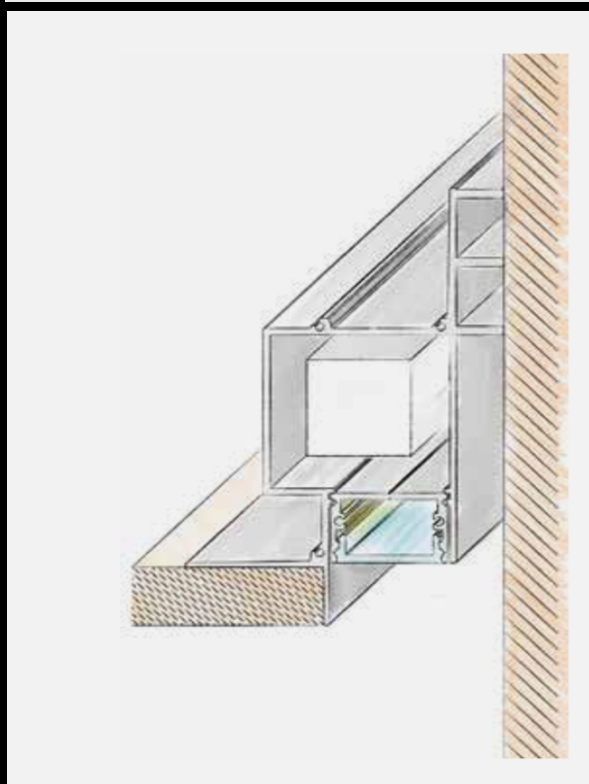

EASY LIGHT Power LED

Cassaforma Veletta Donw in Alluminio per art. PRO LC Aluminium formwork /case for Donw Lighting to art. PRO LC

Code Cestel 11143

Cassaforma Veletta Up/Donw in Alluminio
per art. PRO LC Barre LED
Lunghezza disponibile : 3000mm

*Aluminium formwork / case
for Donw LED Lighting to art. PRO LC
Available lenght : 3000mm*

art. PRO LC cestel 00046