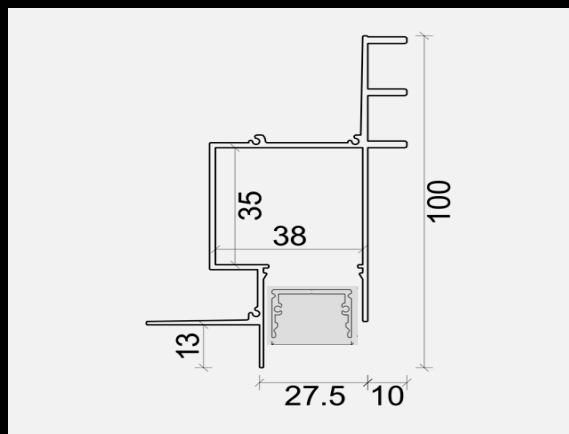

EASY LIGHT Power LED

Cassaforma Veletta Donw in Alluminio per art. PRO LC Aluminium formwork /case for Donw Lighting to art. PRO LC

Code Cestel 11143

Cassaforma Veletta Up/Donw in Alluminio
per art. PRO LC Barre LED
Lunghezza disponibile : 3000mm

*Aluminium formwork / case
for Donw LED Lighting to art. PRO LC
Available lenght : 3000mm*

art. PRO LC cestel 00046