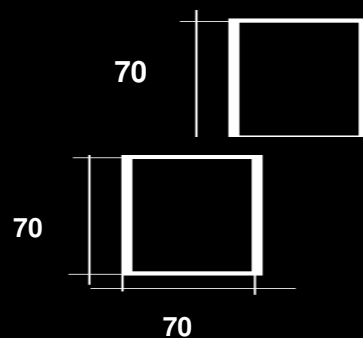

# EASY LIGHT Power LED

5 Years Warranty

Arredamento Interno - indoor

Code/Art. **Double Cube** 230Vac ( 1 x 7W - lm 460 )

IP54

APPLIQUE SPOT LED LIGHT Orientabile a Parete / Soffitto  
APPLIQUE SPOT LED Adjustable Wall/ ceiling LIGHT

Dimensioni  
Dimensions 70x70 h80mm

Beam

# EASY LIGHT Power LED

**APPLIQUE SPOT LED LIGHT** Orientabile a Parete / Soffitto

**APPLIQUE SPOT LED** Adjustable Wall/ ceiling LIGHT

<b>Code/Art. Double Cube</b>		<b>Power Watt : 7</b>	<b>NO Driver 230Vac</b>
<b>LED Module 1 x 7</b>			
Protection Class : <b>IP54</b>	<b>EN 60529 Class</b>		  <b>RoHS</b>
Struttura in metallo verniciato : Bianco / Nero/ Grigio <i>Painted metal structure : White / Black/ Grey</i>			
LED CRI>80 con protezione Opalina resistente ai raggi UV <i>LED CRI&gt;80 with UV resistant polycarbonate opal protection</i>		Lente : 40°/25° <i>Beam : 40°/25°</i>	
Lampada LED con Struttura dissipante in Alluminio anodizzato <i>LED Wall Lamp with Anodized aluminium dissipating structure</i>			
Code/Art.	Dimensioni 70 x 70 x h80mm		
<b>Double Cube</b>	<i>Dimensions 70 x 70 x h80mm</i>		
Alimentazione 230Vac ON/OFF Direttamente 230Vac NO Driver - NON dimmerabile <i>Power Supply 230Vac ON/OFF Only (NO Driver) No Dimmable</i>			
Possibilità di collegamento elettrico tra più articoli <i>Possibility of electrical connection between more items</i>			
Code / Art.	Kelvin grades / Color Temperature LED	Lumen	lm
Double Cube -11	 Natural White 4000K	460	
Double Cube -12	 Warm White 3000K	450	