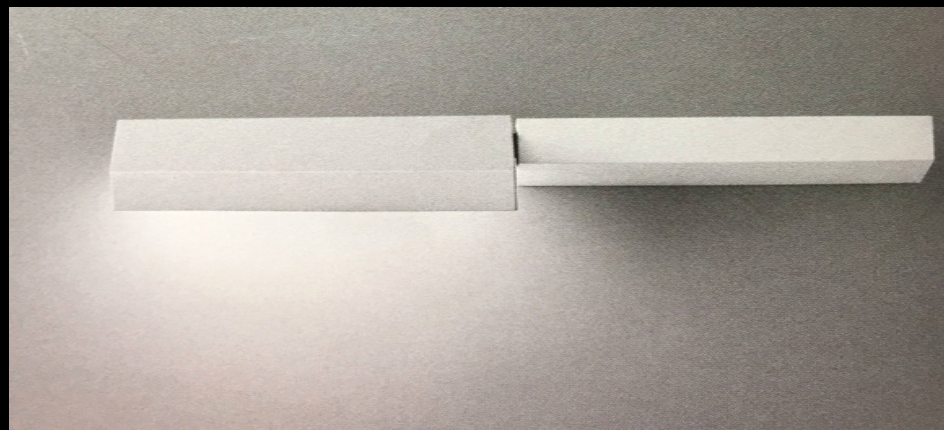

EASY LIGHT Power LED

5 Years Warranty

Arredamento Interno - indoor

Code/Art. **Maii 24** (24W - lm 1980) IP44

APPLIQUE LED LIGHT Orientabile mono emissione parete/plafone

Dimensioni :

APPLIQUE LED Wall LIGHT Adjustable mono emission

Dimensions : 180+180x75xh30mm

LED Light Orientabile 350°

LED Light Adjustable 350°

Beam

EASY LIGHT Power LED

APPLIQUE LED LIGHT mono emissione a parete / Plafone

APPLIQUE LED Wall LIGHT mono emission

Code/Art. Maai 24W		Power Watt : 24	Driver : 230Vac
LED Module 1 x 24			
Protection Class : IP44	EN 60529 Class		  RoHS
Struttura in Alluminio anodizzato verniciato : Bianco <i>Painted aluminium anodized structure : White</i>			
LED CRI>80 con protezione Opalina resistente ai raggi UV <i>LED CRI>80 with UV resistant polycarbonate opal protection</i>		Lente : 90° Beam : 90°	
Lampada LED mono emissione con struttura dissipante in Alluminio anodizzato Orientabile 350° <i>LED Wall Lamp with Anodized aluminium dissipating structure Adjustable 350°</i>			
Code/Art.	Dimensioni 360 x 75 x h30mm		
Maai 24W	<i>Dimensions 360 x 75 x h30mm</i>		
Alimentazione 110/230Vac ON/OFF tramite Alimentatore incluso <i>Power Supply 110/230Vac ON/OFF Remote LED Driver included</i>			
Optional : Alimentatore Dimmer :DALI - 1-10V - PO Pulsante <i>Optional : Dimmable LED Driver :DALI - 1-10V - Open Push</i>			
Possibilità di collegamento elettrico tra più articoli <i>Possibility of electrical connection between more items</i>			
Code / Art.	Kelvin grades / Color Temperature LED		Lumen lm
Maai 24 -11	■ Natural White 4000K		1960
Maai 24 -12	■ Warm White 3000K		1920