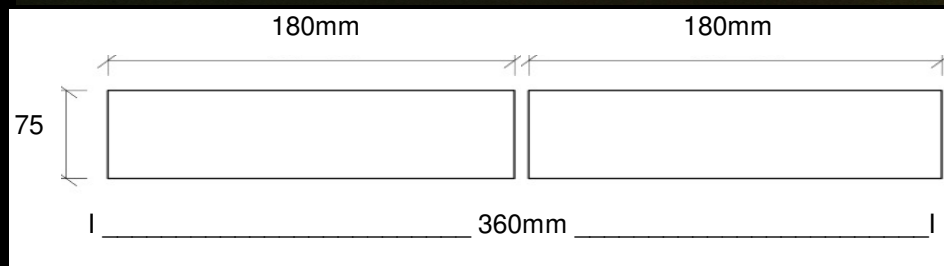

EASY LIGHT Power LED

5 Years Warranty

Arredamento Interno - indoor

Code/Art. **Maii 24** (24W - lm 1980) IP44

APPLIQUE LED LIGHT Orientabile mono emissione parete/plafone

Dimensioni :

APPLIQUE LED Wall LIGHT Adjustable mono emission

Dimensions : 180+180x75xh30mm

LED Light Orientabile 350°

LED Light Adjustable 350°

Beam

EASY LIGHT Power LED

APPLIQUE LED LIGHT mono emissione a parete / Plafone

APPLIQUE LED Wall LIGHT mono emission

Code/Art. Maai 24W		Power Watt : 24	Driver : 230Vac
LED Module 1 x 24			
Protection Class : IP44	EN 60529 Class		  RoHS
Struttura in Alluminio anodizzato verniciato : Bianco <i>Painted aluminium anodized structure : White</i>			
LED CRI>80 con protezione Opalina resistente ai raggi UV <i>LED CRI>80 with UV resistant polycarbonate opal protection</i>		Lente : 90° Beam : 90°	
Lampada LED mono emissione con struttura dissipante in Alluminio anodizzato Orientabile 350° <i>LED Wall Lamp with Anodized aluminium dissipating structure Adjustable 350°</i>			
Code/Art.	Dimensioni 360 x 75 x h30mm		
Maai 24W	<i>Dimensions 360 x 75 x h30mm</i>		
Alimentazione 110/230Vac ON/OFF tramite Alimentatore incluso <i>Power Supply 110/230Vac ON/OFF Remote LED Driver included</i>			
Optional : Alimentatore Dimmer :DALI - 1-10V - PO Pulsante <i>Optional : Dimmable LED Driver :DALI - 1-10V - Open Push</i>			
Possibilità di collegamento elettrico tra più articoli <i>Possibility of electrical connection between more items</i>			
Code / Art.	Kelvin grades / Color Temperature LED		Lumen lm
Maai 24 -11	■ Natural White 4000K		1960
Maai 24 -12	■ Warm White 3000K		1920