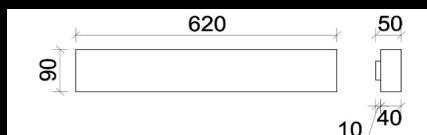

# EASY LIGHT Power LED

5 Years Warranty

Arredamento Interno - indoor

Code/Art. **Bar Quad V** ( 12W - lm 1200 ) IP54  
Code/Art. **Bar Quad VM** ( 24W - lm 2400 ) IP54

**APPLIQUE LED** LIGHT mono emissione a parete  
**APPLIQUE LED** Wall LIGHT mono emission

**Dimensioni** Bar Quad V 320x50x h90mm  
**Dimensions** Bar Quad VM 620x50x h90mm

Beam

# EASY LIGHT Power LED

APPLIQUE LED LIGHT mono emissione a parete

APPLIQUE LED Wall LIGHT mono emission

Code/Art. <b>BAR QUAD V</b> LED Module 2 x 6	Power Watt : 12	Driver : 24Vdc
Code/Art. <b>BAR QUAD VM</b> LED Module 2x6 + 2x6	Power Watt : 2 x 12	Driver : 24Vdc
Protection Class : <b>IP54</b>	<b>EN 60529 Class</b>	   <b>RoHS</b>
Struttura in Alluminio anodizzato verniciato : Bianco <i>Painted aluminium anodized structure : White</i>		
LED CRI>80 con protezione Opalina resistente ai raggi UV <i>LED CRI&gt;80 with UV resistant polycarbonate opal protection</i>		Lente : <b>90°</b> Beam : <b>90°</b>
Lampada LED mono emissione con Struttura dissipante in Alluminio anodizzato <i>LED Wall Lamp with Anodized aluminium dissipating structure</i>		
Code/Art.      Dimensioni 320 x 50 x h90mm <b>BAR QUAD V</b> <i>Dimensions 320 x 50 x h90mm</i>		
Code/Art.      Dimensioni 620 x 50 x h90mm <b>BAR QUAD V</b> <i>Dimensions 620 x 50 x h90mm</i>		
Alimentazione 230Vac ON/OFF tramite Alimentatore incluso o esterno <i>Power Supply 230Vac ON/OFF Remote LED Driver included or remote</i>		
Optional : Alimentatore Dimmer :DALI - 1-10V - PO Pulsante <i>Optional : Dimmable LED Driver :DALI - 1-10V - Open Push</i>		
Possibilità di collegamento elettrico tra più articoli <i>Possibility of electrical connection between more items</i>		
Code / Art.	Kelvin grades / Color Temperature LED	Lumen lm
BAR QUAD V -11	■ Natural White 4000K	1200
BAR QUAD V -12	■ Warm White 3000K	1180
Code / Art.	Kelvin grades / Color Temperature LED	Lumen lm
BAR QUAD VM -11	■ Natural White 4000K	2400
BAR QUAD VM -12	■ Warm White 3000K	2360