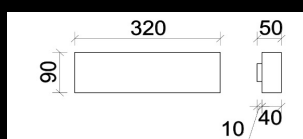

# EASY LIGHT Power LED

5 Years Warranty

Arredamento Interno - indoor

Code/Art. **Bar Quad V** ( 12W - lm 1200 ) IP54  
Code/Art. **Bar Quad VM** ( 24W - lm 2400 ) IP54

**APPLIQUE LED** LIGHT mono emissione a parete  
**APPLIQUE LED** Wall LIGHT mono emission

**Dimensioni** Bar Quad V 320x50x h90mm  
**Dimensions** Bar Quad VM 620x50x h90mm

Beam

# EASY LIGHT Power LED

APPLIQUE LED LIGHT mono emissione a parete

APPLIQUE LED Wall LIGHT mono emission

Code/Art. <b>BAR QUAD V</b> LED Module 2 x 6	Power Watt : 12	Driver : 24Vdc
Code/Art. <b>BAR QUAD VM</b> LED Module 2x6 + 2x6	Power Watt : 2 x 12	Driver : 24Vdc
Protection Class : <b>IP54</b>	<b>EN 60529 Class</b>	   <b>RoHS</b>
Struttura in Alluminio anodizzato verniciato : Bianco <i>Painted aluminium anodized structure : White</i>		
LED CRI>80 con protezione Opalina resistente ai raggi UV <i>LED CRI&gt;80 with UV resistant polycarbonate opal protection</i>		Lente : <b>90°</b> Beam : <b>90°</b>
Lampada LED mono emissione con Struttura dissipante in Alluminio anodizzato <i>LED Wall Lamp with Anodized aluminium dissipating structure</i>		
Code/Art.      Dimensioni 320 x 50 x h90mm <b>BAR QUAD V</b> <i>Dimensions 320 x 50 x h90mm</i>		
Code/Art.      Dimensioni 620 x 50 x h90mm <b>BAR QUAD V</b> <i>Dimensions 620 x 50 x h90mm</i>		
Alimentazione 230Vac ON/OFF tramite Alimentatore incluso o esterno <i>Power Supply 230Vac ON/OFF Remote LED Driver included or remote</i>		
Optional : Alimentatore Dimmer :DALI - 1-10V - PO Pulsante <i>Optional : Dimmable LED Driver :DALI - 1-10V - Open Push</i>		
Possibilità di collegamento elettrico tra più articoli <i>Possibility of electrical connection between more items</i>		
Code / Art.	Kelvin grades / Color Temperature LED	Lumen lm
BAR QUAD V -11	■ Natural White 4000K	1200
BAR QUAD V -12	■ Warm White 3000K	1180
Code / Art.	Kelvin grades / Color Temperature LED	Lumen lm
BAR QUAD VM -11	■ Natural White 4000K	2400
BAR QUAD VM -12	■ Warm White 3000K	2360