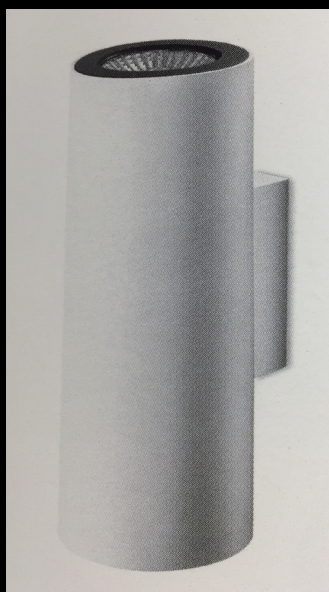

EASY LIGHT Power LED

5 Years Warranty

Arredamento Interno - indoor

Code/Art. **ATOM B**

(2 x 7W - Im 2 x 620)

IP44

APPLIQUE LED LIGHT Bi emissione a parete

Dimensioni

APPLIQUE LED Wall LIGHT Bi emission

Dimensions

68 x h210mm

* Beam

* Beam

* Beam

** A richiesta possibilità di combinazioni miste per angoli diffusione della luce (Beam)

** to request possibility to choose the angle of diffusion of light (Beam)

EASY LIGHT Power LED

APPLIQUE LED LIGHT Bi emissione a parete

APPLIQUE LED Wall LIGHT Bi emission

Code/Art. BAR QUAD		Power Watt : 2 x 7		Driver : 230Vac	
LED Module 2 x 7					
Protection Class : IP44	EN 60529 Class				RoHS
Struttura in Alluminio verniciato : Bianco / Grigio / Nero <i>Painted Aluminium structure : White / Grey / Black</i>					
LED CRI>80 con protezione Opalina resistente ai raggi UV <i>LED CRI>80 with UV resistant polycarbonate opal protection</i>			Lente : 40°/25° <i>Beam : 40°/25°</i>		
Lampada LED con Struttura dissipante in Alluminio anodizzato <i>LED Wall Lamp with Anodized aluminium dissipating structure</i>					
Code/Art. BAR QUAD		Dimensioni 68 x h200mm <i>Dimensions 68 x h200mm</i>			
Alimentazione 230Vac ON/OFF Dimmer 230Vac <i>Power Supply 230Vac ON/OFF Dimmer 230Vac</i>					
Possibilità di collegamento elettrico tra più articoli <i>Possibility of electrical connection between more items</i>					
Code / Art.	Kelvin grades / Color Temperature LED		Lumen lm		
ATOM B -11	■ Natural White 4000K		2x620		
ATOM B -12	■ Warm White 3000K		2x600		