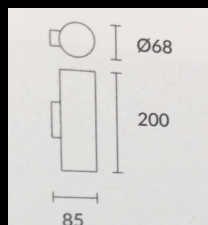

EASY LIGHT Power LED

5 Years Warranty

Arredamento Interno - indoor

Code/Art. **ATOM B**

(2 x 7W - Im 2 x 620)

IP44

APPLIQUE LED LIGHT Bi emissione a parete

Dimensioni

APPLIQUE LED Wall LIGHT Bi emission

Dimensions

68 x h210mm

* Beam

* Beam

* Beam

** A richiesta possibilità di combinazioni miste per angoli diffusione della luce (Beam)

** to request possibility to choose the angle of diffusion of light (Beam)

EASY LIGHT Power LED

APPLIQUE LED LIGHT Bi emissione a parete

APPLIQUE LED Wall LIGHT Bi emission

Code/Art. BAR QUAD		Power Watt : 2 x 7		Driver : 230Vac	
LED Module 2 x 7					
Protection Class : IP44	EN 60529 Class				RoHS
Struttura in Alluminio verniciato : Bianco / Grigio / Nero <i>Painted Aluminium structure : White / Grey / Black</i>					
LED CRI>80 con protezione Opalina resistente ai raggi UV <i>LED CRI>80 with UV resistant polycarbonate opal protection</i>			Lente : 40°/25° <i>Beam : 40°/25°</i>		
Lampada LED con Struttura dissipante in Alluminio anodizzato <i>LED Wall Lamp with Anodized aluminium dissipating structure</i>					
Code/Art. BAR QUAD		Dimensioni 68 x h200mm <i>Dimensions 68 x h200mm</i>			
Alimentazione 230Vac ON/OFF Dimmer 230Vac <i>Power Supply 230Vac ON/OFF Dimmer 230Vac</i>					
Possibilità di collegamento elettrico tra più articoli <i>Possibility of electrical connection between more items</i>					
Code / Art.	Kelvin grades / Color Temperature LED		Lumen lm		
ATOM B -11	■ Natural White 4000K		2x620		
ATOM B -12	■ Warm White 3000K		2x600		