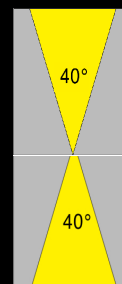

EASY LIGHT Power LED

5 Years Warranty

Arredamento Interno - indoor

Code/Art. **ATOM B**

(2 x 7W - Im 2 x 620)

IP44

APPLIQUE LED LIGHT Bi emissione a parete

Dimensioni

APPLIQUE LED Wall LIGHT Bi emission

Dimensions

68 x h210mm

* Beam

* Beam

* Beam

** A richiesta possibilità di combinazioni miste per angoli diffusione della luce (Beam)

** to request possibility to choose the angle of diffusion of light (Beam)

EASY LIGHT Power LED

APPLIQUE LED LIGHT Bi emissione a parete

APPLIQUE LED Wall LIGHT Bi emission

Code/Art. BAR QUAD		Power Watt : 2 x 7		Driver : 230Vac	
LED Module 2 x 7					
Protection Class : IP44	EN 60529 Class				RoHS
Struttura in Alluminio verniciato : Bianco / Grigio / Nero <i>Painted Aluminium structure : White / Grey / Black</i>					
LED CRI>80 con protezione Opalina resistente ai raggi UV <i>LED CRI>80 with UV resistant polycarbonate opal protection</i>			Lente : 40°/25° <i>Beam : 40°/25°</i>		
Lampada LED con Struttura dissipante in Alluminio anodizzato <i>LED Wall Lamp with Anodized aluminium dissipating structure</i>					
Code/Art. BAR QUAD		Dimensioni 68 x h200mm <i>Dimensions 68 x h200mm</i>			
Alimentazione 230Vac ON/OFF Dimmer 230Vac <i>Power Supply 230Vac ON/OFF Dimmer 230Vac</i>					
Possibilità di collegamento elettrico tra più articoli <i>Possibility of electrical connection between more items</i>					
Code / Art.	Kelvin grades / Color Temperature LED		Lumen lm		
ATOM B -11	■ Natural White 4000K		2x620		
ATOM B -12	■ Warm White 3000K		2x600		