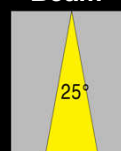

# EASY LIGHT Power LED

5 Years Warranty

Arredamento Esterno / Interno - Outdoor / indoor

Code **Cubo VT 6**

(IP 67 - 6 Watt - lm 470)

Cubo Spot Tondo - a Terra / Parete

Beam

Beam