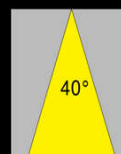

# EASY LIGHT Power LED

5 Years Warranty

Arredamento Esterno / Interno - Outdoor / indoor

Code **Apus SQ 3**

(IP 67 - 3 Watt - lm 270)

Spot Quadro in acciaio - incasso a Terra / Parete / Soffitto

Beam

Beam

Beam

Beam

cut out : 40 mm