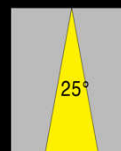

# EASY LIGHT Power LED

5 Years Warranty

Arredamento Esterno / Interno - Outdoor / indoor

Code **Apus SQ 3**

(IP 67 - 3 Watt - lm 270)

Spot Quadro in acciaio - incasso a Terra / Parete / Soffitto

Beam

Beam

Beam

Beam

cut out : 40 mm