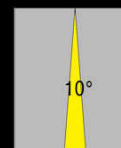

# EASY LIGHT Power LED

5 Years Warranty

Arredamento Esterno / Interno - Outdoor / indoor

Code **Apus SQ 3**

(IP 67 - 3 Watt - lm 270)

Spot Quadro in acciaio - incasso a Terra / Parete / Soffitto

Beam

Beam

Beam

Beam

cut out : 40 mm