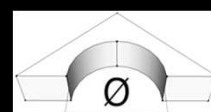

# EASY LIGHT Power LED

5 Years Warranty

Arredamento Esterno / Interno - Outdoor / indoor

Code **Apus SQ 3**

(IP 67 - 3 Watt - lm 270)

Spot Quadro in acciaio - incasso a Terra / Parete / Soffitto

Beam

Beam

Beam

Beam

cut out : 40 mm