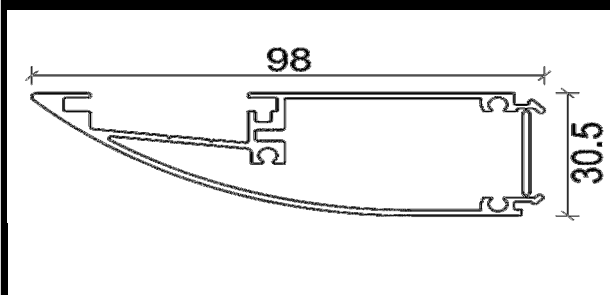

EASY LIGHT Power LED

Cassaforma Veletta in Alluminio per LED Bar e Strip LED Aluminium formwork /case for LED Bar and Strip LED

Code Cestal 10180

Cassaforma per Veletta in Alluminio
Lunghezza disponibile : 3000mm

Aluminium formwork / case
Available lenght : 3000mm

FINITURA FINISHING

○ - - - - . | | Bianco White