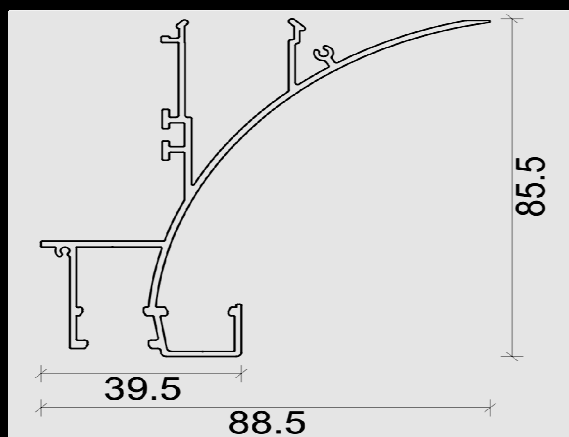

EASY LIGHT Power LED

Cassaforma Veletta Up / Donw in Alluminio per Aluminium formwork /case for Up/Donw Lighting

Code Cestel 10160

Cassaforma Veletta Up/Donw in Alluminio
per Barre LED / Strip LED
Lunghezza disponibile : 3000mm

**Aluminium formwork / case
for Up/Donw LED Lighting**
Available lenght : 3000mm

ACCESSORI ACCESSORIES

10170

Profilo accessorio
Accessorized profile

COPERTURE COVERS

10021

Trasparente
Transparent

10022