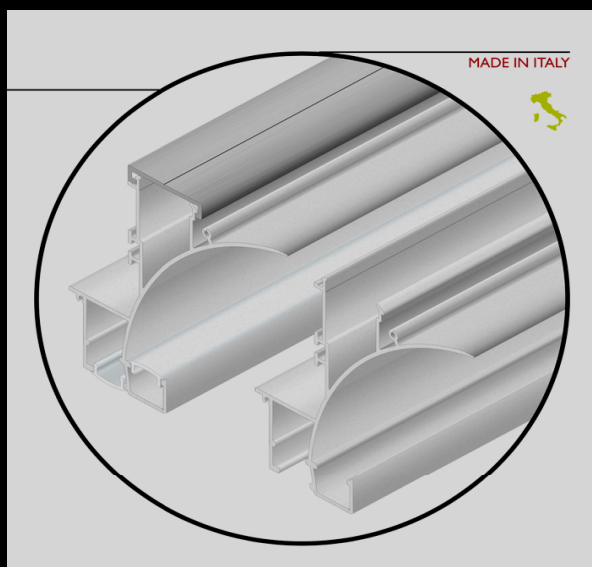

EASY LIGHT Power LED

Cassaforma Veletta Up / Donw in Alluminio per Aluminium formwork /case for Up/Donw Lighting

Code Cestel 10160

Cassaforma Veletta Up/Donw in Alluminio
per Barre LED / Strip LED
Lunghezza disponibile : 3000mm

**Aluminium formwork / case
for Up/Donw LED Lighting**
Available lenght : 3000mm

ACCESSORI ACCESSORIES

10170

Profilo accessorio
Accessorized profile

COPERTURE COVERS

10021

Trasparente
Transparent

10022