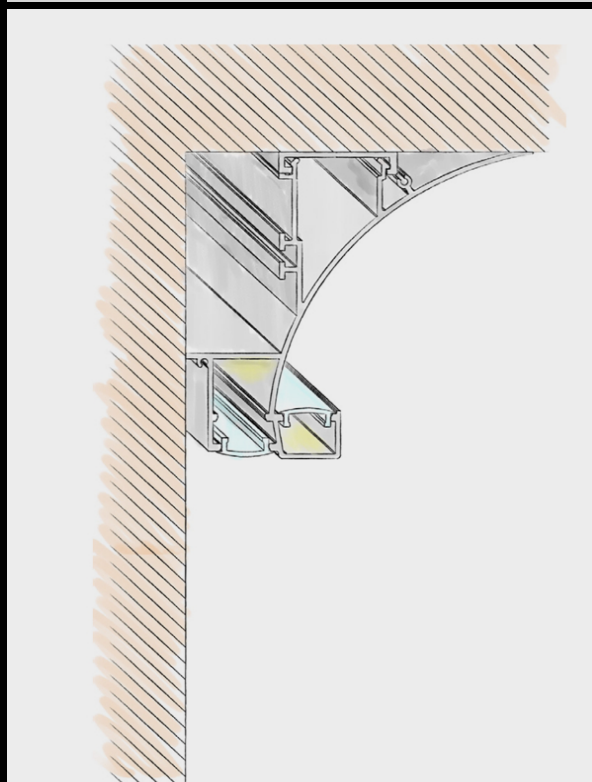

EASY LIGHT Power LED

Cassaforma Veletta Up / Donw in Alluminio per Aluminium formwork /case for Up/Donw Lighting

Code Cestel 10160

Cassaforma Veletta Up/Donw in Alluminio
per Barre LED / Strip LED
Lunghezza disponibile : 3000mm

**Aluminium formwork / case
for Up/Donw LED Lighting**
Available lenght : 3000mm

ACCESSORI ACCESSORIES

10170

Profilo accessorio
Accessorized profile

COPERTURE COVERS

10021

Trasparente
Transparent

10022