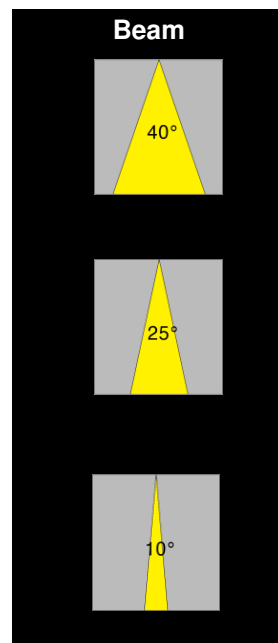

Colore profilo disponibile  
*Available profile color*

**AA** : Anodizzato/Anodized aluminium  
**AB** : Anodizzato nero / Black anodized  
**AW** : Verniciato bianco/ White painted

Diffusore in policarbonato resistente ai raggi UV  
*UV resistant polycarbonate diffuser*

**T** : Trasparente/Transparent

Ottica  
con Micro Lenti  
e Lenti ellittiche  
effetto Wallwasher  
a richiesta

Optical  
with Micro Lens  
and elliptical lenses  
Wallwasher effect  
on request

Barra LED versione  
LED Bar version

# DENEV V24

5 Years Warranty  
made in Italy

LED High CRI Efficiency Light

Codice Articolo Code	Color / Diffuser Alu / Type	Temperatura di colore LED Color LED Temperature	Power Vdc W/m	Q.ty LED/m	Efficiency Lumen/m
DENEV V 23-10	/ AA / T	■ Cold White 5000K	24 23	75	2050
DENEV V 23-11	/ AA / T	■ Natural White 4000K	24 23	75	1990
DENEV V 23-12	/ AA / T	■ Warm White 3000K	24 23	75	1910
DENEV V 18- <b>RGB</b>	/ AA / T	■ ■ ■ <b>R G B</b>	24 18	60	