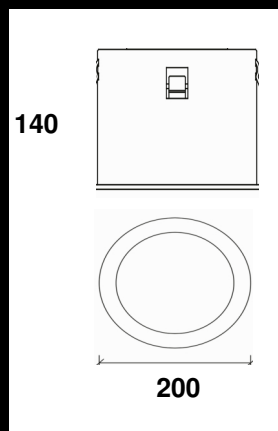

# EASY LIGHT Power LED

5 Years Warranty

Arredamento Interno - indoor

Code/Art. **VT S 18 230Vac** ( 18W - lm 1270 ) IP44

Code/Art. **VT S 25,3 230Vac** ( 25,3W - lm 1845 ) IP44

**PROIETTORE LED** LED a soffitto  
**LED PROJECTOR** LED Downlight

**Dimensioni**  
**Dimensions** 195 x h165 mm

**Beam**

# EASY LIGHT Power LED

**PROIETTORE LED** Tondo LED Orientabile incasso a soffitto

**LED PROJECTOR** Round Adjustable LED downlight

Code/Art. <b>VTSS 18 W</b> LED Module 12 x 1,4	Power Watt : 18	NO Driver : 230Vac
Code/Art. <b>VT S 25,3 W</b> LED Module 18 x 1,4	Power Watt : 25,3	NO Driver : 230Vac
Protection Class : <b>IP44</b>	<b>EN 60529 Class</b>	   <b>RoHS</b>
Ghiera in Alluminio pressofuso : Bianco / Nero / Grigio <i>Aluminium Ring structure : White / Black / Grey</i>		
LED con Struttura dissipante in Alluminio anodizzato <i>LED with Anodized aluminium dissipating structure</i>		
Code/Art.                    Dimensioni 200 xh140mm <b>VT S 18 / VT S 25</b> <i>Dimensions 200 xh140mm</i>		
LED CRI>80 con protezione trasparente resistente ai raggi UV      Lente : 40°/25° <i>LED CRI&gt;80 with UV resistant polycarbonate transparent protection Beam : 40°/25°</i>		
Alimentazione 230Vac ON/OFF Direttamente 230Vac NO Driver - NON dimmerabile <i>Power Supply 230Vac ON/OFF Only ( NO Driver ) No Dimmable</i>		
Possibilità di collegamento elettrico tra più articoli <i>Possibility of electrical connection between more items</i>		
<b>Code / Art.</b>	<b>Kelvin grades / Color Temperature LED</b>	<b>Lumen lm</b>
VT S 18 -11 40°	■ Natural White 4000K	1270
VT S 18 -12 40°	■ Warm White 3000K	1230
VT S 25,3-11 40°	■ Natural White 4000K	1845
VT S 25,3-12 40°	■ Warm White 3000K	1800