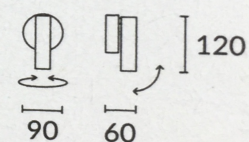

# EASY LIGHT Power LED

5 Years Warranty

Arredamento Interno - indoor

Code/Art. **STYLUS SPOT LED** ( 7,5W - lm 690 ) IP44

**SPOT** Tondo LED Orientabile  
**SPOT** Round Adjustable LED

**Dimensioni**  
**Dimensions**

 30 x h120 mm

**Beam**

# EASY LIGHT Power LED

**SPOT LETTURA** Tondo LED Orientabile

**SPOT for reading** Round Adjustable LED

<b>Code/Art. STILUS Spot LED</b>		<b>LED Module 1 x 7,5</b>		<b>Power Watt : 7,5</b>	<b>Driver : 230Vac</b>
<b>Code/Art. STILUS Spot LED 24Vdc</b>		<b>LED Module 1 x 7,5</b>		<b>Power Watt : 7,5</b>	<b>Driver : 24Vdc</b>
<b>Protection Class : IP44</b>	<b>EN 60529 Class</b>				<b>RoHS</b>
Ghiera : Bianco / Nero <i>Ring : White / Black</i>					
LED CRI>80 con protezione trasparente resistente ai raggi UV Lente : 40° <i>LED CRI&gt;80 with UV resistant polycarbonate transparent protection Beam : 40°</i>					
LED con Struttura dissipante in Alluminio anodizzato <i>LED with Anodized aluminium dissipating structure</i>					
Code/Art.		Dimensioni diametro Ø 30 x h120mm			
<b>STYLUS Spot LED</b>		<i>Dimensions diameter Ø 30 x h120mm</i>			
Alimentazione 230Vac ON/OFF tramite Alimentatore INCLUSO <i>Power Supply 230Vac ON/OFF Remote LED Driver included</i>					
Code/Art.		Alimentazione 24Vdc ON/OFF Alimentatore remoto ESCLUSO			
<b>STYLUS Spot LED 24Vdc</b>		<i>Power Supply 24Vdc ON/OFF Remote LED Driver NOT included</i>			
Optional : Alimentatore Dimmer :DALI - 1-10V - PO Pulsante <i>Optional : Dimmable LED Driver :DALI - 1-10V - Open Push</i>					
Possibilità di collegamento elettrico tra più articoli <i>Possibility of electrical connection between more items</i>					
<b>Code / Art.</b>	<b>Kelvin grades / Color Temperature LED</b>				<b>Lumen lm</b>
STYLUS - 12 Spot LED	■ Warm White 3000K				690
STYLUS - 12 Spot LED 24Vdc	■ Warm White 3000K				690