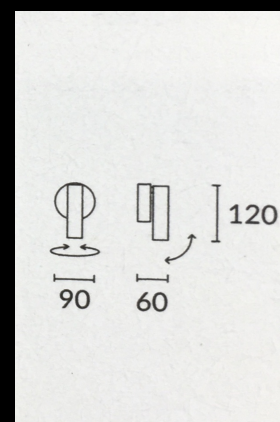

EASY LIGHT Power LED

5 Years Warranty

Arredamento Interno - indoor

Code/Art. **STYLUS SW SPOT LED** (3,4W - lm 190) IP44
Switch On/Off

SPOT LETTURA Tondo LED Orientabile con Interruttore **Dimensioni**
SPOT for reading Round Adjustable LED with Switch **Dimensions**

 30 x h120 mm

Beam

EASY LIGHT Power LED

SPOT LETTURA Tondo LED Orientabile

SPOT for reading Round Adjustable LED

Code/Art.STILUS SW Spot LED		
LED Module 1 x 3,4	Power Watt : 3,4	Driver : 230Vac
Code/Art.STILUS SW Spot LED 24Vdc		
LED Module 1 x 3,4	Power Watt : 3,4	Driver : 24Vdc
Protection Class : IP44	EN 60529 Class	   RoHS
Ghiera : Bianco / Nero <i>Ring : White / Black</i>		
LED CRI>80 con protezione trasparente resistente ai raggi UV Lente : 40° <i>LED CRI>80 with UV resistant polycarbonate transparent protection Beam : 40°</i>		
LED con Struttura dissipante in Alluminio anodizzato <i>LED with Anodized aluminium dissipating structure</i>		
Code/Art. Dimensioni diametro Ø 30 x h120mm STYLUS SW Spot LED <i>Dimensions diameter Ø 30 x h120mm</i>		
Alimentazione 230Vac ON/OFF tramite Alimentatore INCLUSO <i>Power Supply 230Vac ON/OFF Remote LED Driver included</i>		
Code/Art. Alimentazione 24Vdc ON/OFF Alimentatore ESCLUSO STYLUS SW Spot LED 24Vdc <i>Power Supply 24Vdc ON/OFF LED Driver NOT included</i>		
Optional : Alimentatore Dimmer :DALI - 1-10V - PO Pulsante <i>Optional : Dimmable LED Driver :DALI - 1-10V - Open Push</i>		
Possibilità di collegamento elettrico tra più articoli <i>Possibility of electrical connection between more items</i>		
Code / Art.	Kelvin grades / Color Temperature LED	Lumen lm
STYLUS - 12	 Warm White 3000K	190
Spot LED		
STYLUS - 12	 Warm White 3000K	190
Spot LED 24Vdc		