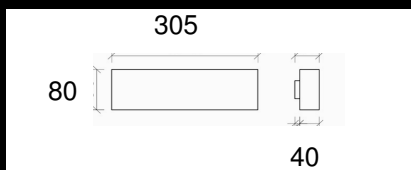

# EASY LIGHT Power LED

5 Years Warranty

Arredamento Interno - indoor

Code/Art. **RIGA EB** ( 2 x 8,6W - lm 2 x700 ) IP44

Code/Art. **RIGA EMB** ( 2 x 13,2W - lm 2 x900 ) IP44

**APPLIQUE LED** LIGHT Bi emission a parete  
**APPLIQUE LED** Wall LIGHT Bi emission

**Dimensioni** RIGA EB 305x80x40mm  
**Dimensions** RIGAEMB 505x80x40mm

art. RIGA EB

art. RIGA EMB

Beam

# EASY LIGHT Power LED

APPLIQUE LED LIGHT Bi emissione a parete

APPLIQUE LED Wall LIGHT Bi emission

<b>Code/Art. RIGA EB</b>		<b>Power Watt :</b> 2 x8,6	<b>no Driver :</b> 230 Vac
<b>LED Module 2x8,6</b>			
<b>Code/Art. RIGA EMB</b>		<b>Power Watt :</b> 2 x13,2	<b>no Driver :</b> 230 Vac
<b>LED Module 2x13.2</b>			
Protection Class : <b>IP44</b>	<b>EN 60529 Class</b>		  <b>RoHS</b>
Struttura in Alluminio anodizzato verniciato : Bianco <i>Painted aluminium anodized structure : White</i>			
LED CRI>80 con protezione Opalina resistente ai raggi UV		Lente : <b>90°</b>	
LED CRI>80 with UV resistant polycarbonate opal protection		Beam : <b>90°</b>	
Lampada LED Bi emissione con Struttura dissipante in Alluminio anodizzato <i>LED Wall Bi Lamp with Anodized aluminium dissipating structure</i>			
Code/Art.	Dimensioni 305 x 80 x 40mm		
<b>RIGA EB</b>	<i>Dimensions 305 x 80 x 40mm</i>		
Code/Art.	Dimensioni 505 x 80 x 40mm		
<b>RIGA EMB</b>	<i>Dimensions 505 x 80 x 40mm</i>		
Alimentazione 230Vac ON/OFF tramite Alimentatore incluso <i>Power Supply 230Vac ON/OFF Remote LED Driver included</i>			
Optional : Alimentatore Dimmer :DALI - 1-10V - PO Pulsante <i>Optional : Dimmable LED Driver :DALI - 1-10V - Open Push</i>			
Possibilità di collegamento elettrico tra più articoli <i>Possibility of electrical connection between more items</i>			
Code / Art.	Kelvin grades / Color Temperature LED	Lumen lm	
RIGA EB -11	■ Natural White 4000K	2x700	
RIGA EB -12	■ Warm White 3000K	2x680	
Code / Art.	Kelvin grades / Color Temperature LED	Lumen lm	
RIGA EMB -11	■ Natural White 4000K	2x900	
RIGA EMB -12	■ Warm White 3000K	2x860	