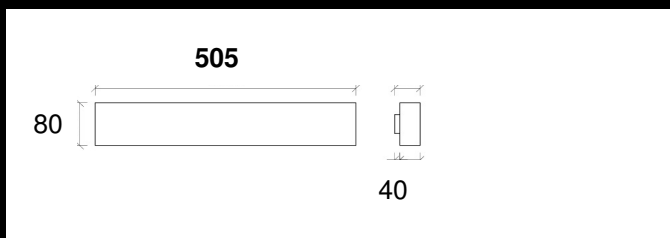

# EASY LIGHT Power LED

5 Years Warranty

Arredamento Interno - indoor

Code/Art. **RIGA EB** ( 2 x 8,6W - lm 2 x700 ) IP44

Code/Art. **RIGA EMB** ( 2 x 13,2W - lm 2 x900 ) IP44

**APPLIQUE LED** LIGHT Bi emission a parete  
**APPLIQUE LED** Wall LIGHT Bi emission

**Dimensioni** RIGA EB 305x80x40mm  
**Dimensions** RIGAEMB 505x80x40mm

art. RIGA EB

art. RIGA EMB

Beam