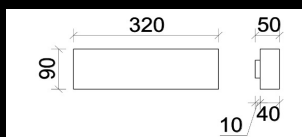

EASY LIGHT Power LED

5 Years Warranty

Arredamento Interno - indoor

Code/Art. **Bar Quad VB** (2 x 12W - Im 2 x1200) IP54

Code/Art. **Bar Quad VMB** (2 x 24W - Im 2 x2400) IP54

APPLIQUE LED LIGHT Bi emission a parete
APPLIQUE LED Wall LIGHT Bi emission

Dimensioni
Dimensions

Bar Quad VB 320x50xh90mm
Bar Quad VMB 620x50xh90mm

Beam

EASY LIGHT Power LED

APPLIQUE LED LIGHT Bi emissione a parete

APPLIQUE LED Wall LIGHT Bi emission

Code/Art. BAR QUAD VB LED Module 2x6 + 2x6	Power Watt : 2 x12	Driver : 24Vdc
Code/Art. BAR QUAD VMB LED Module 2x12+ 2x12	Power Watt : 2 x 24	Driver : 24Vdc
Protection Class : IP54	EN 60529 Class	   RoHS
Struttura in Alluminio anodizzato verniciato : Bianco <i>Painted aluminium anodized structure : White</i>		
LED CRI>80 con protezione Opalina resistente ai raggi UV <i>LED CRI>80 with UV resistant polycarbonate opal protection</i>		Lente : 90° Beam : 90°
Lampada LED Bi emissione con Struttura dissipante in Alluminio anodizzato <i>LED Wall Bi Lamp with Anodized aluminium dissipating structure</i>		
Code/Art. BAR QUAD VB	Dimensioni 320 x 50 x h90mm <i>Dimensions 320 x 50 x h90mm</i>	
Code/Art. BAR QUAD VMB	Dimensioni 620 x 50 x h90mm <i>Dimensions 620 x 50 x h90mm</i>	
Alimentazione 230Vac ON/OFF tramite Alimentatore incluso o esterno <i>Power Supply 230Vac ON/OFF Remote LED Driver included or remote</i>		
Optional : Alimentatore Dimmer :DALI - 1-10V - PO Pulsante <i>Optional : Dimmable LED Driver :DALI - 1-10V - Open Push</i>		
Possibilità di collegamento elettrico tra più articoli <i>Possibility of electrical connection between more items</i>		
Code / Art.	Kelvin grades / Color Temperature LED	Lumen lm
BAR QUAD VB -11	■ Natural White 4000K	2x1200
BAR QUAD VB -12	■ Warm White 3000K	2x1180
Code / Art.	Kelvin grades / Color Temperature LED	Lumen lm
BAR QUAD VMB-11	■ Natural White 4000K	2x2400
BAR QUAD VMB-12	■ Warm White 3000K	2x2360