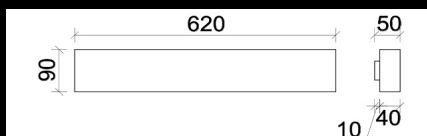

EASY LIGHT Power LED

5 Years Warranty

Arredamento Interno - indoor

Code/Art. **Bar Quad VB** (2 x 12W - Im 2 x1200) IP54

Code/Art. **Bar Quad VMB** (2 x 24W - Im 2 x2400) IP54

APPLIQUE LED LIGHT Bi emission a parete
APPLIQUE LED Wall LIGHT Bi emission

Dimensioni
Dimensions

Bar Quad VB 320x50xh90mm
Bar Quad VMB 620x50xh90mm

Beam

EASY LIGHT Power LED

APPLIQUE LED LIGHT Bi emissione a parete

APPLIQUE LED Wall LIGHT Bi emission

Code/Art. BAR QUAD VB LED Module 2x6 + 2x6	Power Watt : 2 x12	Driver : 24Vdc
Code/Art. BAR QUAD VMB LED Module 2x12+ 2x12	Power Watt : 2 x 24	Driver : 24Vdc
Protection Class : IP54	EN 60529 Class	   RoHS
Struttura in Alluminio anodizzato verniciato : Bianco <i>Painted aluminium anodized structure : White</i>		
LED CRI>80 con protezione Opalina resistente ai raggi UV <i>LED CRI>80 with UV resistant polycarbonate opal protection</i>		Lente : 90° Beam : 90°
Lampada LED Bi emissione con Struttura dissipante in Alluminio anodizzato <i>LED Wall Bi Lamp with Anodized aluminium dissipating structure</i>		
Code/Art. BAR QUAD VB	Dimensioni 320 x 50 x h90mm <i>Dimensions 320 x 50 x h90mm</i>	
Code/Art. BAR QUAD VMB	Dimensioni 620 x 50 x h90mm <i>Dimensions 620 x 50 x h90mm</i>	
Alimentazione 230Vac ON/OFF tramite Alimentatore incluso o esterno <i>Power Supply 230Vac ON/OFF Remote LED Driver included or remote</i>		
Optional : Alimentatore Dimmer :DALI - 1-10V - PO Pulsante <i>Optional : Dimmable LED Driver :DALI - 1-10V - Open Push</i>		
Possibilità di collegamento elettrico tra più articoli <i>Possibility of electrical connection between more items</i>		
Code / Art.	Kelvin grades / Color Temperature LED	Lumen lm
BAR QUAD VB -11	■ Natural White 4000K	2x1200
BAR QUAD VB -12	■ Warm White 3000K	2x1180
Code / Art.	Kelvin grades / Color Temperature LED	Lumen lm
BAR QUAD VMB-11	■ Natural White 4000K	2x2400
BAR QUAD VMB-12	■ Warm White 3000K	2x2360