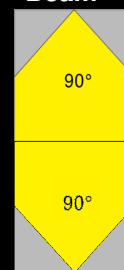

Code/Art. **Bar Quad**

APPLIQUE LED LIGHT Mono emissione a parete
 APPLIQUE LED Wall LIGHT Mono emission

(1x6W - Im 1x460)

IP55

Dimensioni	Bar Quad	
Dimensions	Bar Quad	80x80 h180mm

Code/Art. **Bar Quad B**

APPLIQUE LED LIGHT Bi emissione a parete
 APPLIQUE LED Wall LIGHT Bi emission

(2x6W - Im 2x460)

IP55

Dimensioni	Bar Quad B	
Dimensions	Bar Quad B	80x80 h210mm

* Beam

* Beam

* Beam

* Beam

** A richiesta possibilità di combinazioni miste per angoli diffusione della luce (Beam)

** to request possibility to choose the angle of diffusion of light (Beam)

EASY LIGHT Power LED

APPLIQUE LED LIGHT Bi emissione a parete