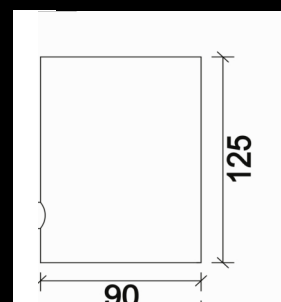

Dimensioni  
Dimensions

90 x h125 mm

Beam

# EASY LIGHT Power LED

**PROIETTORE LED** Orientabile 2 assi Attacco a Plafone/Parete  
**LED PROJECTOR** Adjustable both axes 2 phase Ceiling/Wall

Code/Art. <b>ATOM 17 W</b> LED Module 1 x 17	Power Watt : 17	Driver : 230Vac
Code/Art. <b>ATOM 31 W</b> LED Module 1 x 31	Power Watt : 31	Driver : 230Vac
Protection Class : <b>IP44</b>	<b>EN 60529 Class</b>	   <b>RoHS</b>
Ghiera in Alluminio pressofuso : Bianco / Nero <i>Aluminium Ring structure : White / Black</i>		
LED con Struttura dissipante in Alluminio anodizzato <i>LED with Anodized aluminium dissipating structure</i>		
Code/Art. Dimensioni 90 x h125mm <b>ATOM 17 -ATOM 31 Dimensions 90 x h125mm</b>		
LED CRI>80 con protezione trasparente resistente ai raggi UV Lente : <b>40°/25°</b> <i>LED CRI&gt;80 with UV resistant polycarbonate transparent protection Beam : 40°/25°</i>		
Alimentazione 230Vac ON/OFF Direttamente 230Vac - NON dimmerabile <i>Power Supply 230Vac ON/OFF Only No Dimmable</i>		
Possibilità di collegamento elettrico tra più articoli <i>Possibility of electrical connection between more items</i>		
Code / Art.	Kelvin grades / Color Temperature LED	Lumen lm
ATOM 17 -11 40°	 Natural White 4000K	2200
ATOM 17- 12 40°	 Warm White 3000K	2080
ATOM 31 -11 40°	 Natural White 4000K	3900
ATOM 31- 12 40°	 Warm White 3000K	3680